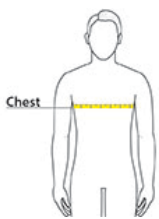

---

**Body Length at Back:** Measured from high point shoulder to finished hem at back.

**Chest:** Measured across the chest one inch below armhole when laid flat.

**Set in Sleeve Length:** Measure from Center Back neck to shoulder point to sleeve hem.

## SIZE CHARTS

---

	S	M	L	XL	2XL	3XL	4XL
Chest	35-37 1/2	37 1/2-41	41-44	44-48 1/2	48 1/2-53 1/2	53 1/2-58	58-63

---

## HOW TO MEASURE

---

### CHEST

Measure under the arm and around the fullest part of the chest with arms down, keeping tape horizontal.