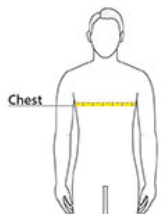

---

**Body Length at Back:** Measured from high point shoulder to finished hem at back.

**Chest:** Measured across the chest one inch below armhole when laid flat.

**Sleeve Length from Center Back:** Measure from Center Back neck to shoulder point to sleeve hem.

## SIZE CHARTS

---

	S	M	L	XL	2XL	3XL	4XL	5XL	6XL
Chest	35-37	38-40	41-43	44-46	47-49	50-53	54-57	58-60	61-63

---

## HOW TO MEASURE

---

### CHEST

Measure under the arm and around the fullest part of the chest with arms down, keeping tape horizontal.