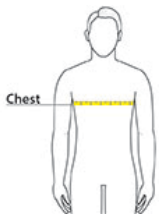

Benefits:

- **Fit:** Classic.
- **Removable Tag:** For easy relabeling.
- **More Styles:** Shop additional styles in the PC54 family, with coordinating colors throughout.

Product Specifications:

- 5.4-ounce, 100% cotton
- 98/2 cotton/polyester (Ash)
- 90/10 cotton/polyester (Athletic Heather)
- 50/50 cotton/polyester (Black Heather, Dark Heather Grey, Graphite Heather, Heather Navy, Heather Purple, Heather Red, Heather Royal, Neons)
- Natural: Minimally processed to keep the natural color found in undyed cotton.
- Tear-away label

Sketches

front

back

PRODUCT MEASUREMENTS

	XS	S	M	L	XL
Body Length at Back		21	23	25	27
Chest	14	16	17	18	19
Sleeve Length from Center Back	11 3/4	13 3/4	14 3/4	15 3/4	16 3/4

Body Length at Back: Measured from high point shoulder to finished hem at back.

Chest: Measured across the chest one inch below armhole when laid flat.

Sleeve Length from Center Back: Measure from Center Back neck to shoulder point to sleeve hem.

SIZE CHARTS

	XS	S	M	L	XL
Chest	22-24	25-27	28-30	30-32	32-34
Size	4/5	6/8	10/12	14/16	18/20

HOW TO MEASURE

CHEST

Measure under the arm and around the fullest part of the chest with arms down, keeping tape horizontal.

COLORS

Please note: PMS code information is shown only when an exact match is available.