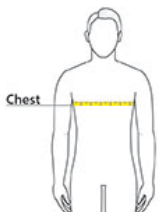

## PRODUCT MEASUREMENTS

---

|                     | XS     | S      | M      | L      | XL     |
|---------------------|--------|--------|--------|--------|--------|
| Body Length at Back | 17     | 19 1/2 | 22     | 24     | 25 1/2 |
| Chest               | 14     | 16     | 17     | 18     | 20     |
| Sleeve Length       | 20 5/8 | 23 5/8 | 26 5/8 | 29 1/8 | 31 5/8 |

---

**Body Length at Back:** Measured from high point shoulder to finished hem at back.

**Chest:** Measured across the chest one inch below armhole when laid flat.

**Sleeve Length:** Start at center of neck and measure down shoulder, down sleeve to hem.

## SIZE CHARTS

---

|       | XS    | S     | M     | L     | XL    |
|-------|-------|-------|-------|-------|-------|
| Chest | 25-26 | 26-28 | 28-30 | 30-32 | 32-35 |
| Size  | 4     | 6/8   | 10/12 | 14/16 | 18/20 |

## HOW TO MEASURE

---